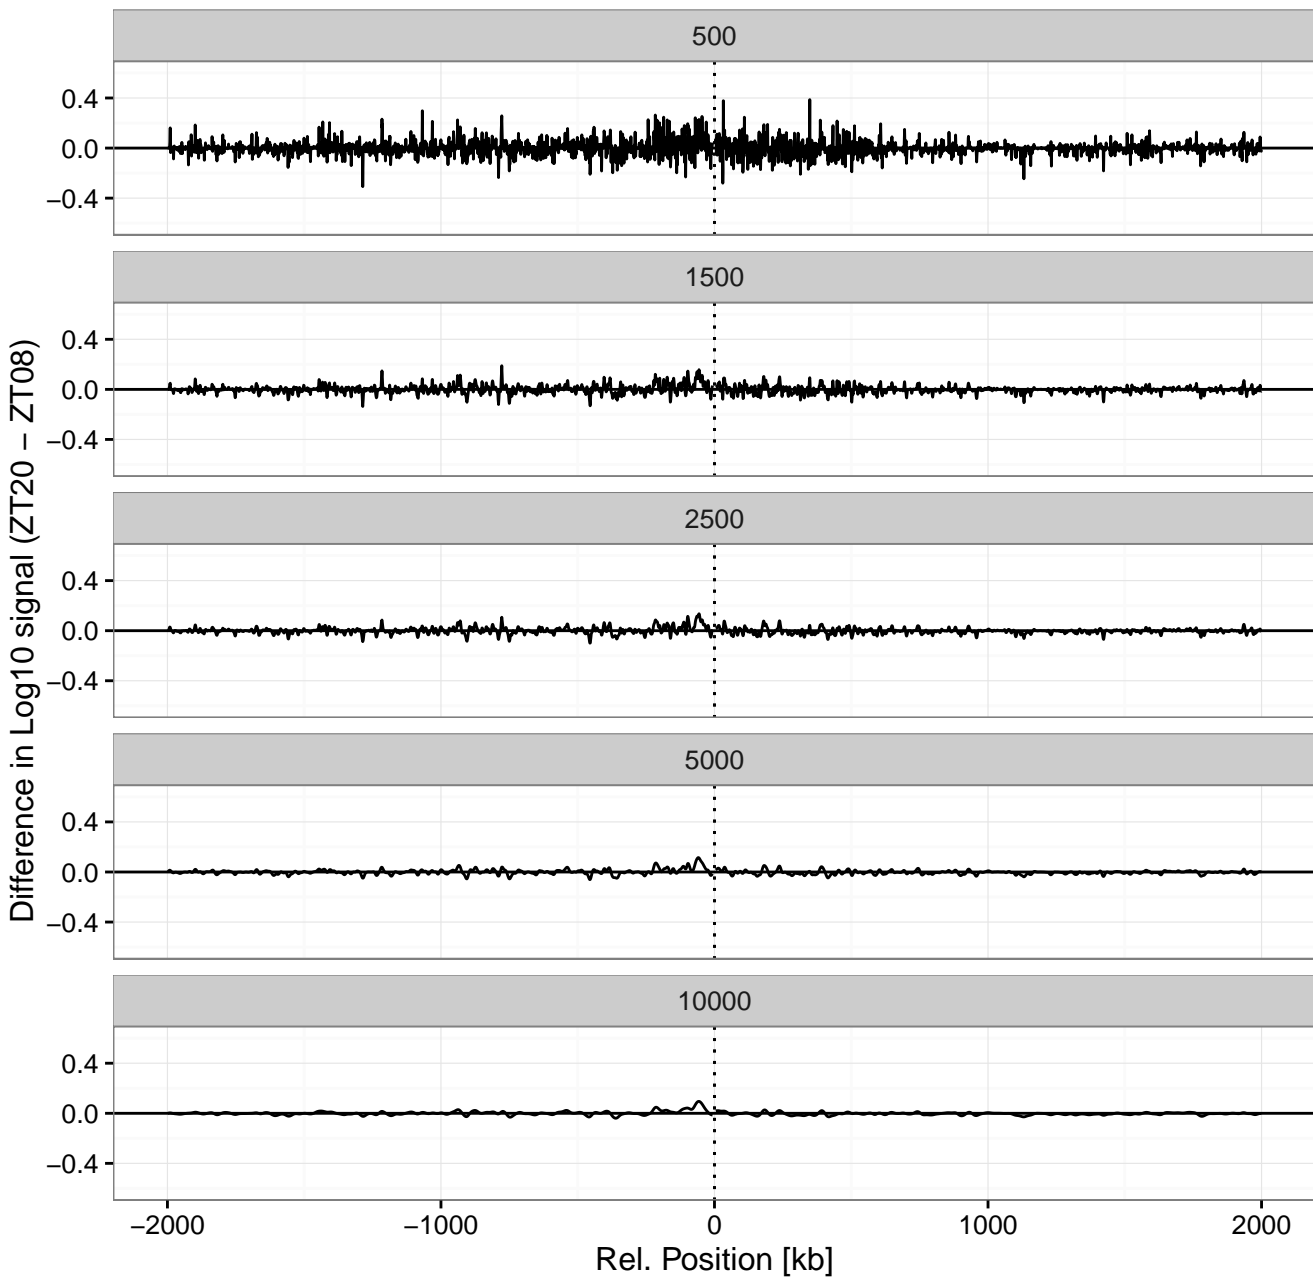

Bait: NAMPT Tiss: Liver Geno: KO