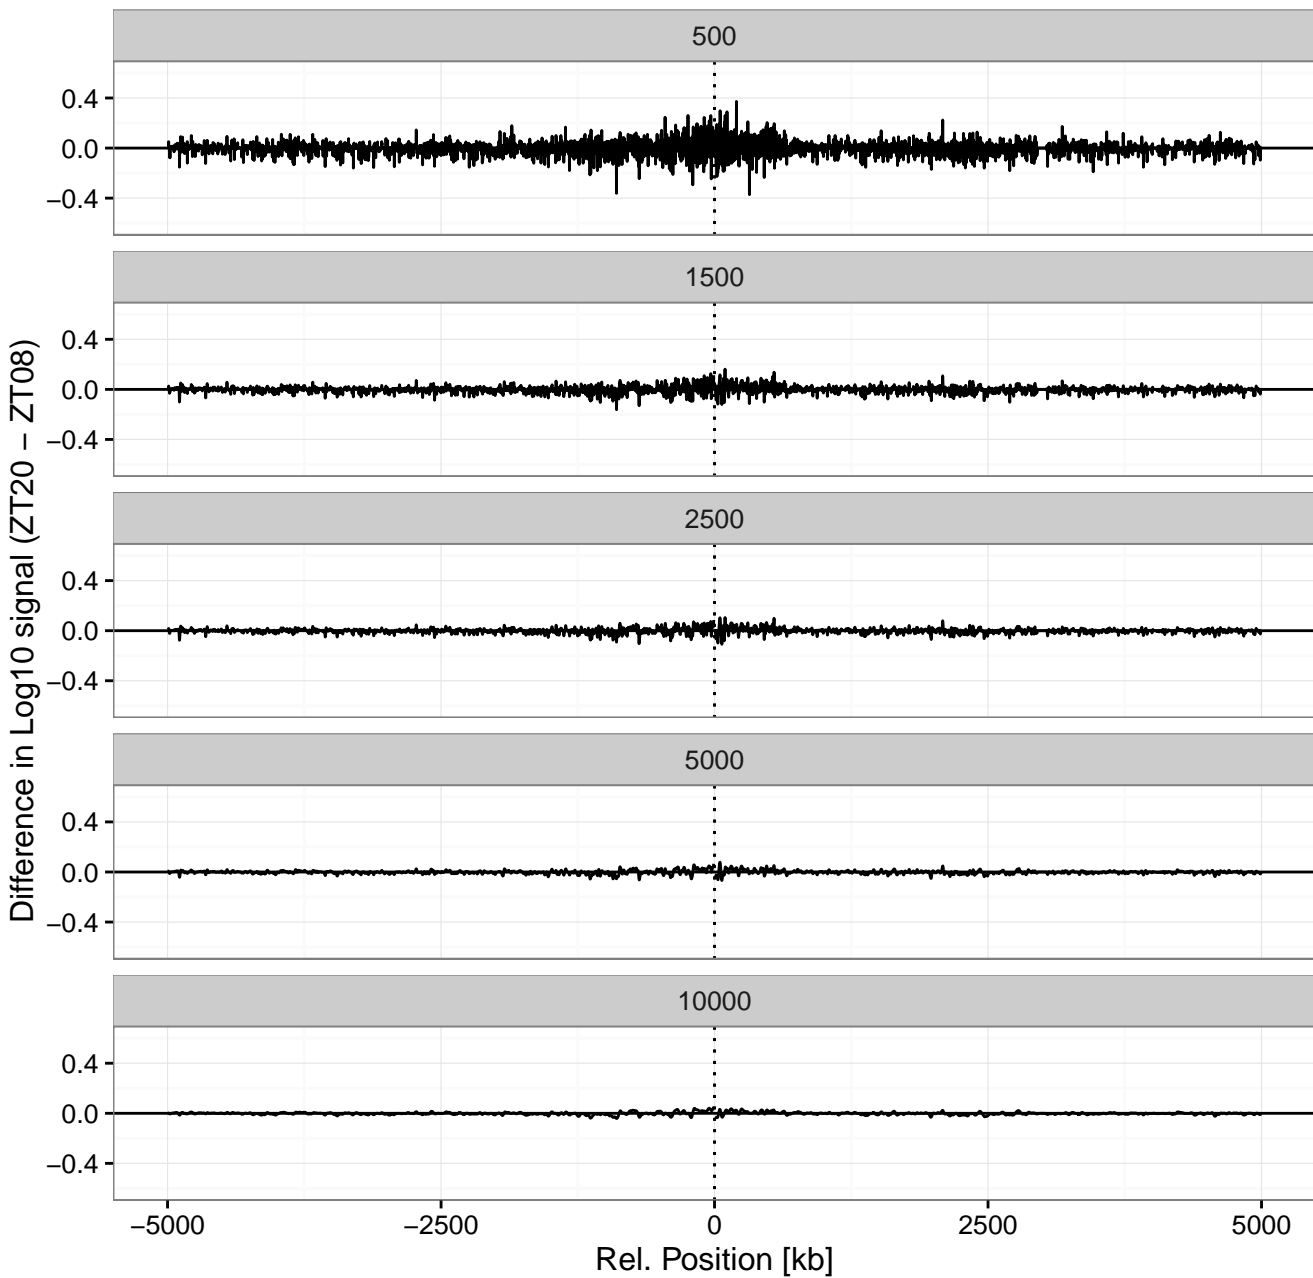

Bait: NAMPT Tiss: Liver Geno: WT

Bait: NAMPT Tiss: Liver Geno: WT

Bait: NAMPT Tiss: Liver Geno: WT

Bait: NAMPT Tiss: Liver Geno: WT

Bait: NAMPT Tiss: Liver Geno: WT

Bait: NAMPT Tiss: Liver Geno: KO

Bait: NAMPT Tiss: Liver Geno: KO

Bait: NAMPT Tiss: Liver Geno: KO

Bait: NAMPT Tiss: Liver Geno: KO

Bait: NAMPT Tiss: Liver Geno: KO