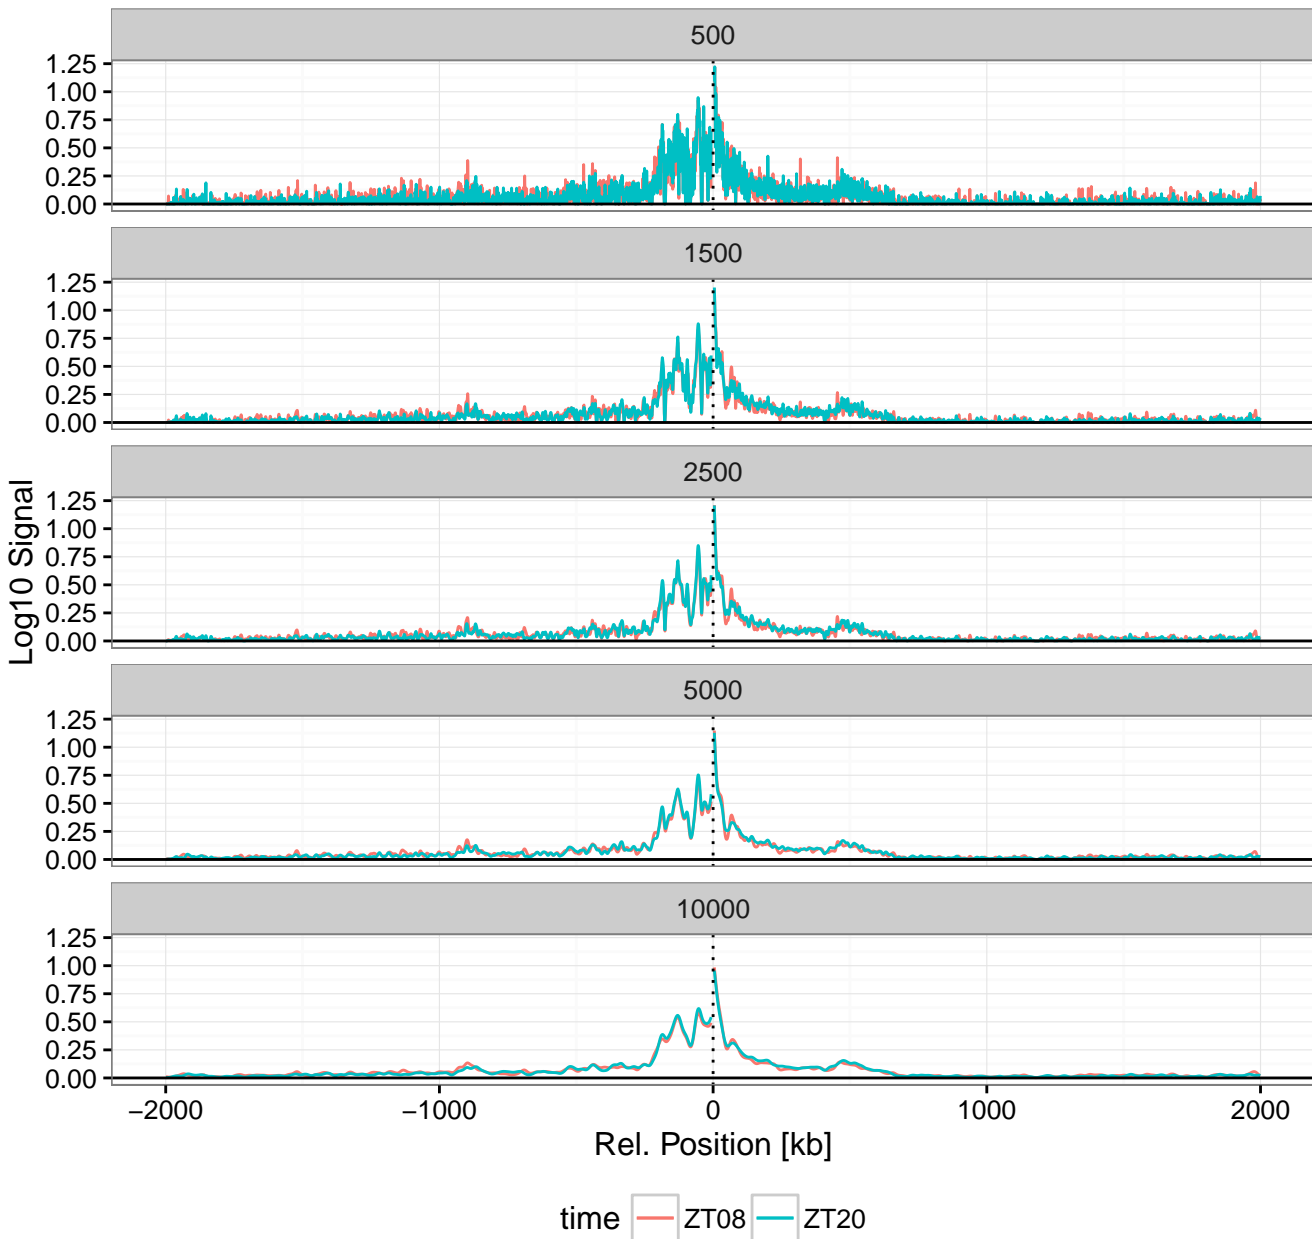

Bait: NAMPT Tiss: Liver Geno: WT

Bait: NAMPT Tiss: Liver Geno: WT

Bait: NAMPT Tiss: Liver Geno: WT

Bait: NAMPT Tiss: Liver Geno: WT

Bait: NAMPT Tiss: Liver Geno: WT

Bait: NAMPT Tiss: Liver Geno: KO

Bait: NAMPT Tiss: Liver Geno: KO

Bait: NAMPT Tiss: Liver Geno: KO

Bait: NAMPT Tiss: Liver Geno: KO

Bait: NAMPT Tiss: Liver Geno: KO