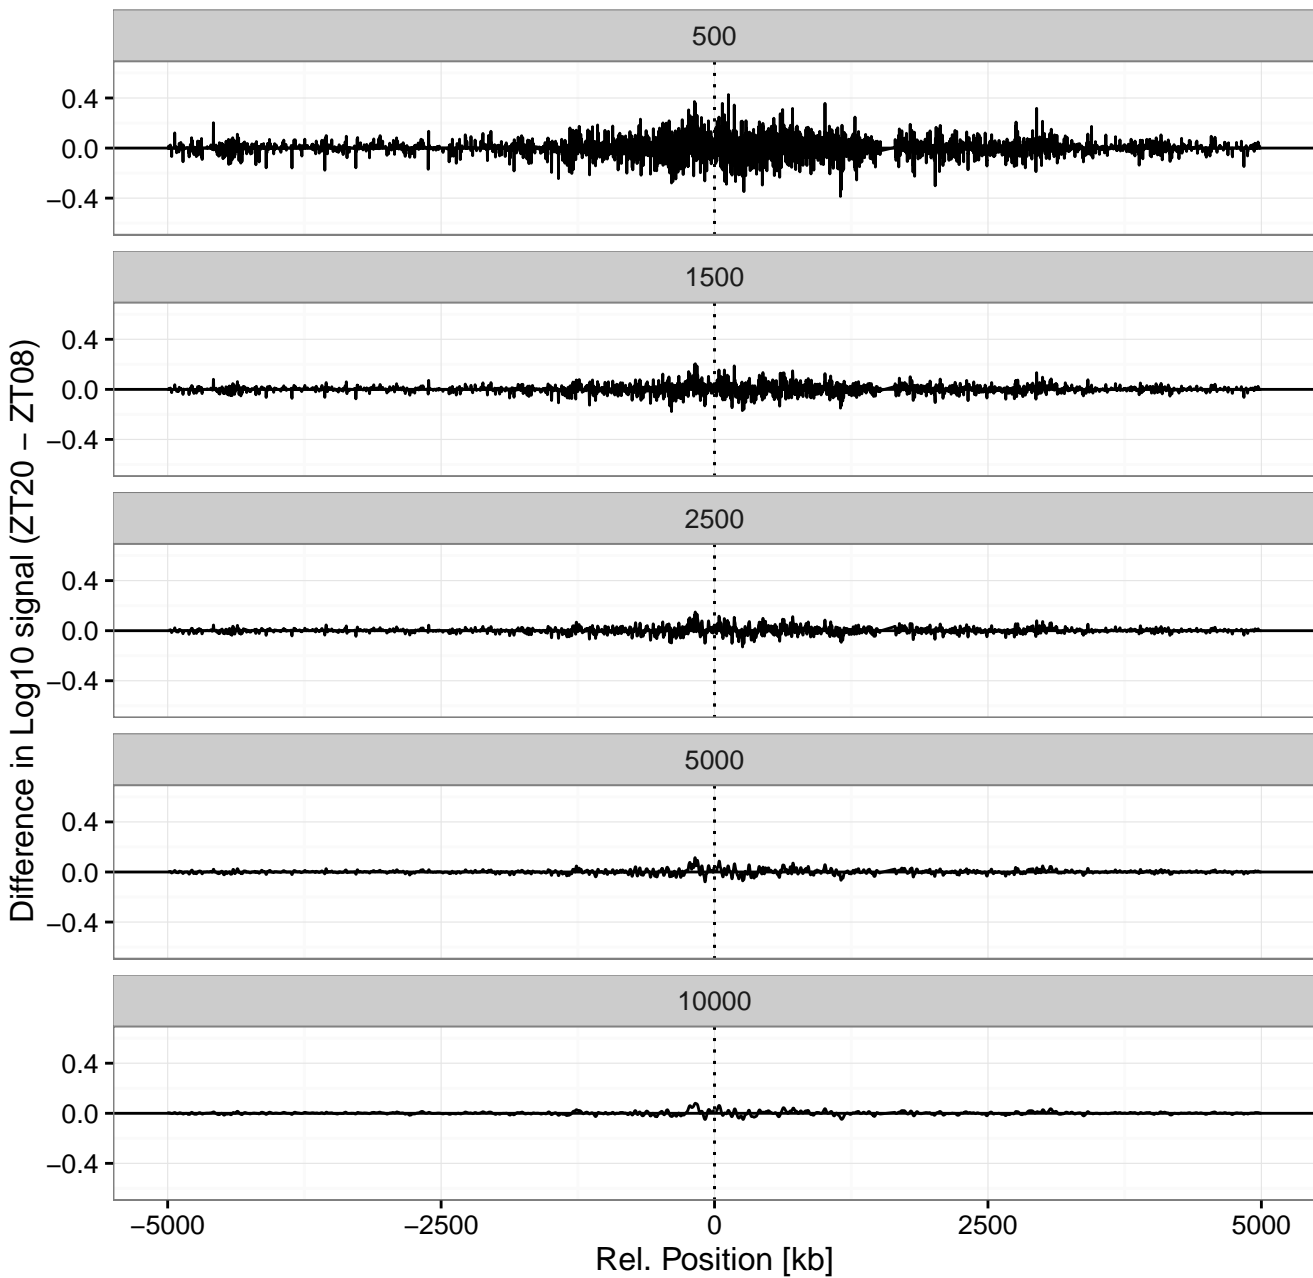

Bait: LIPG Tiss: Liver Geno: KO