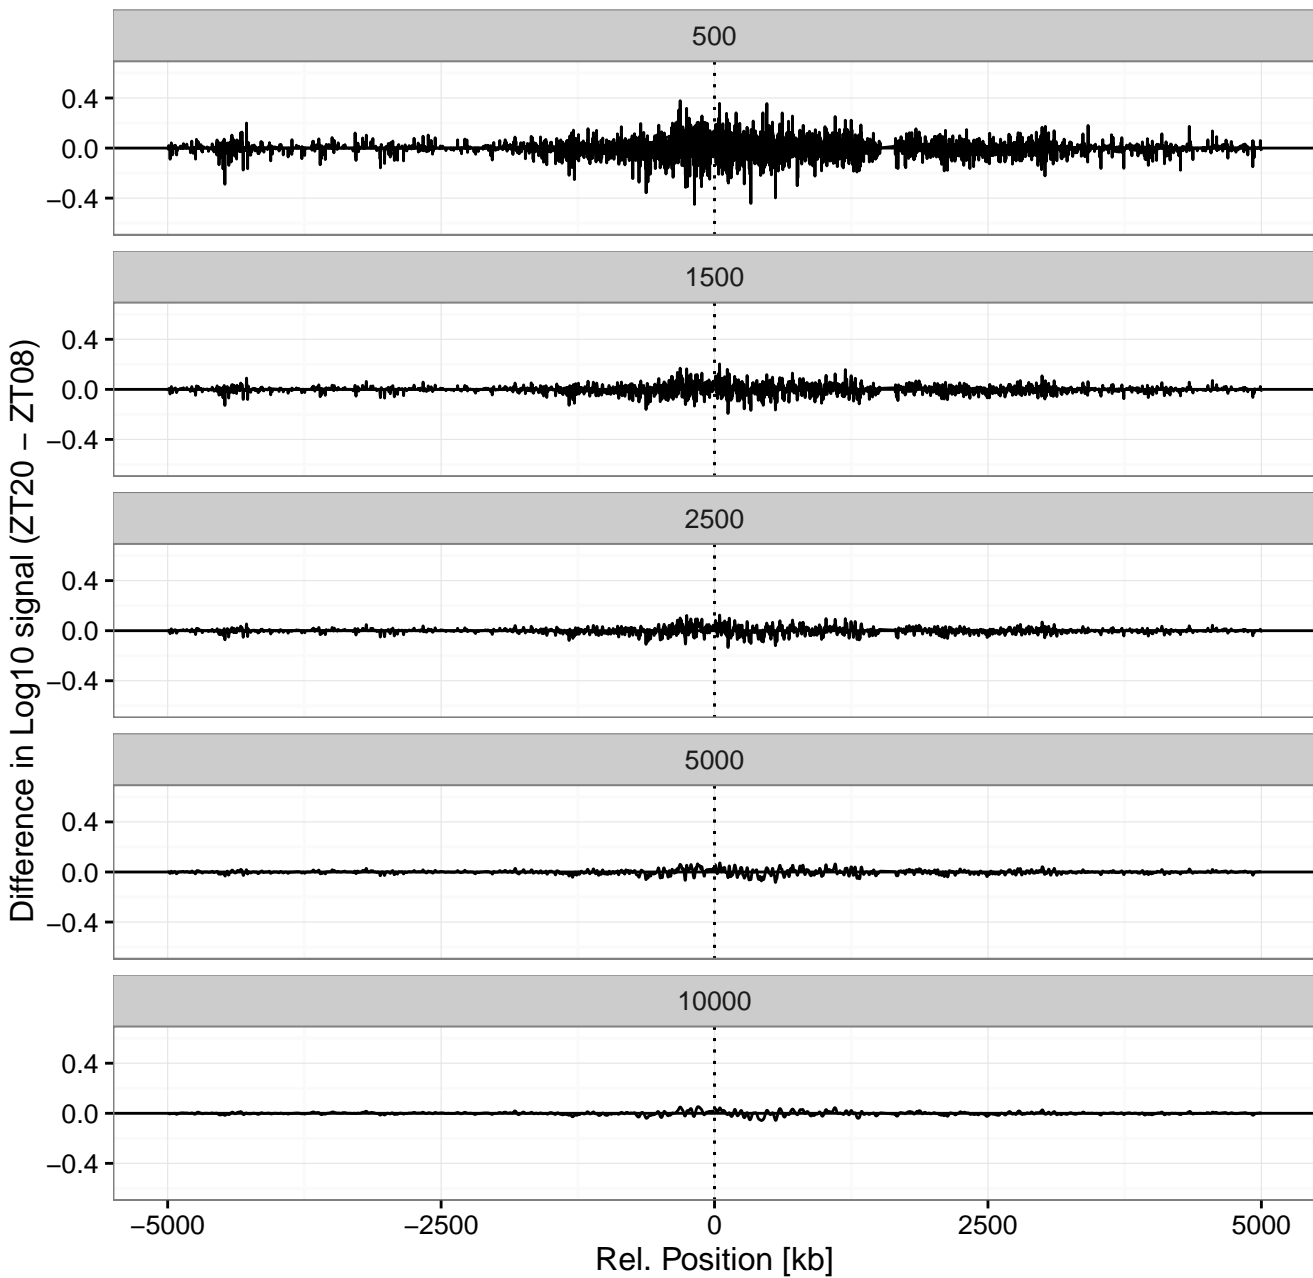

# Bait: LIPG Tiss: Liver Geno: WT

Bait: LIPG Tiss: Liver Geno: WT

# Bait: LIPG Tiss: Liver Geno: WT

# Bait: LIPG Tiss: Liver Geno: KO