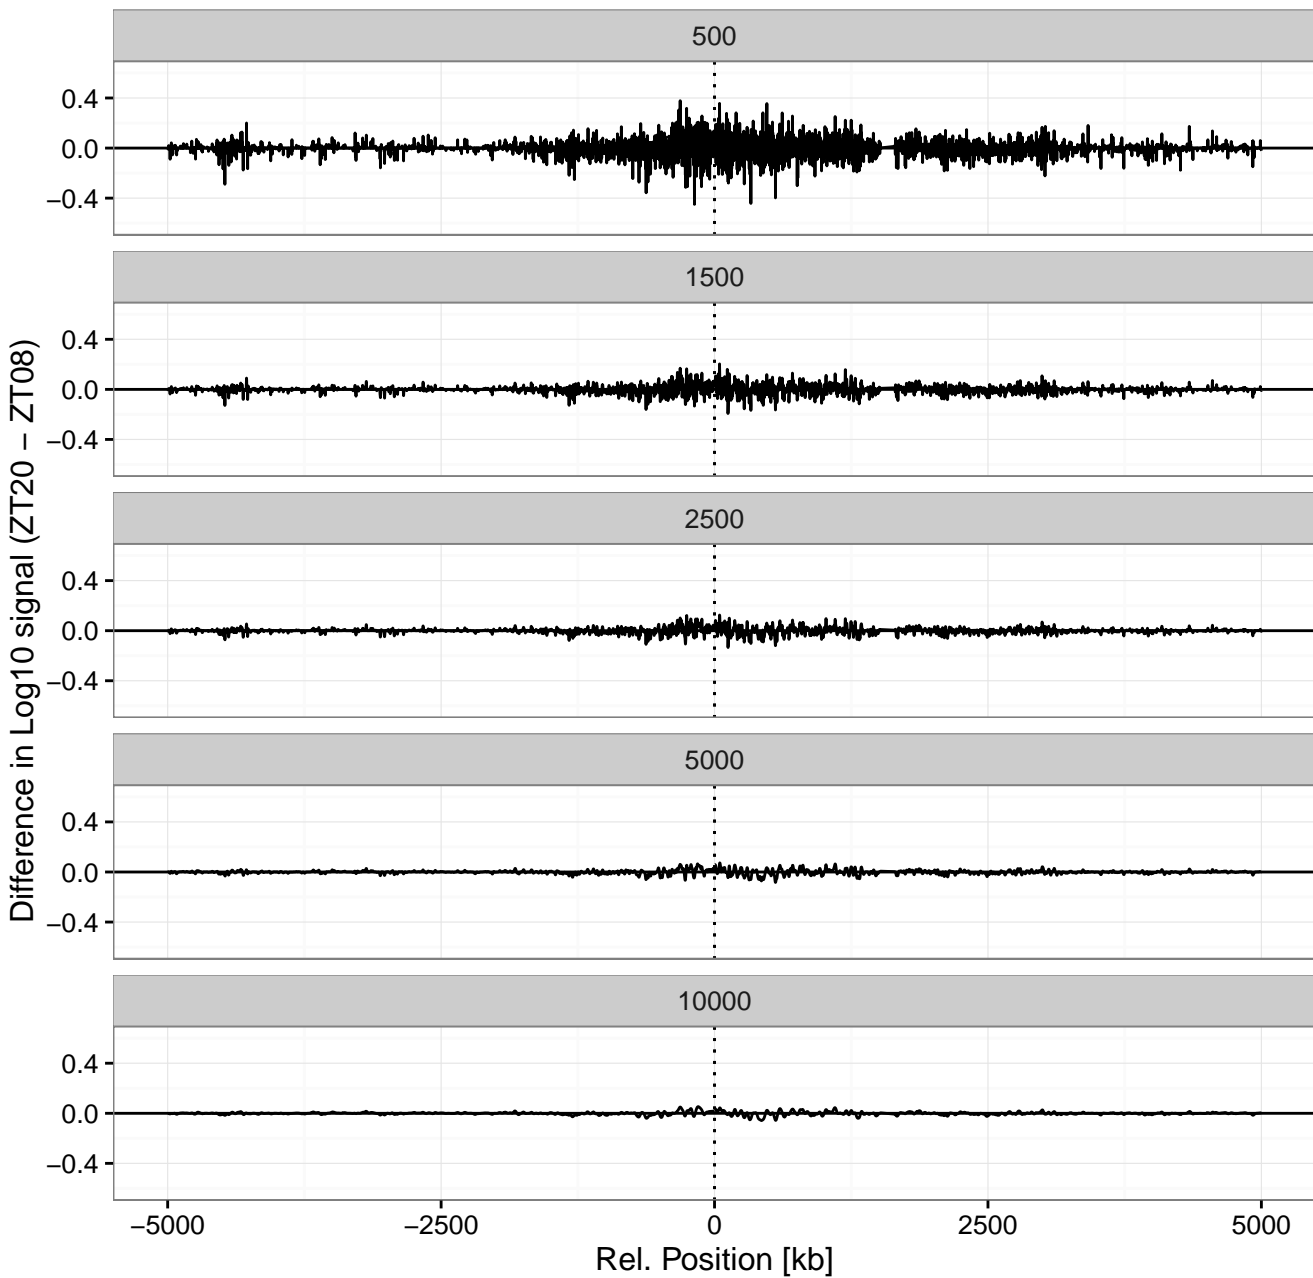

# Bait: LIPG Tiss: Liver Geno: WT

# Bait: LIPG Tiss: Liver Geno: WT

Bait: LIPG Tiss: Liver Geno: WT