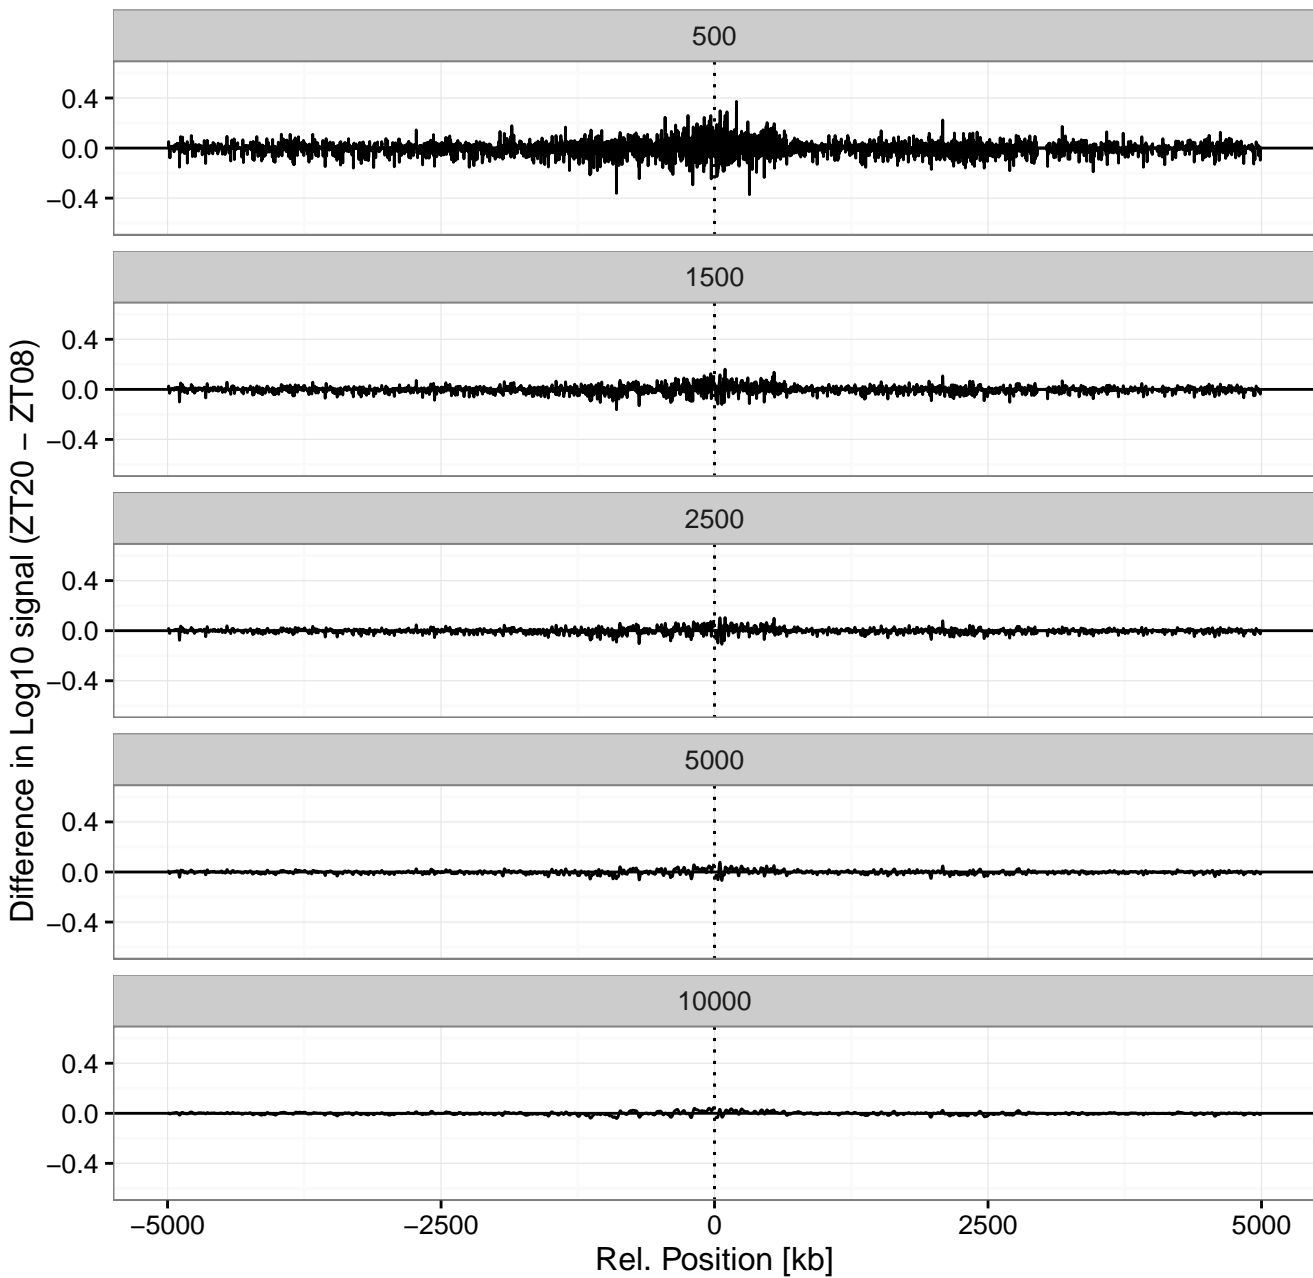

# Bait: NAMPT Tiss: Liver Geno: WT