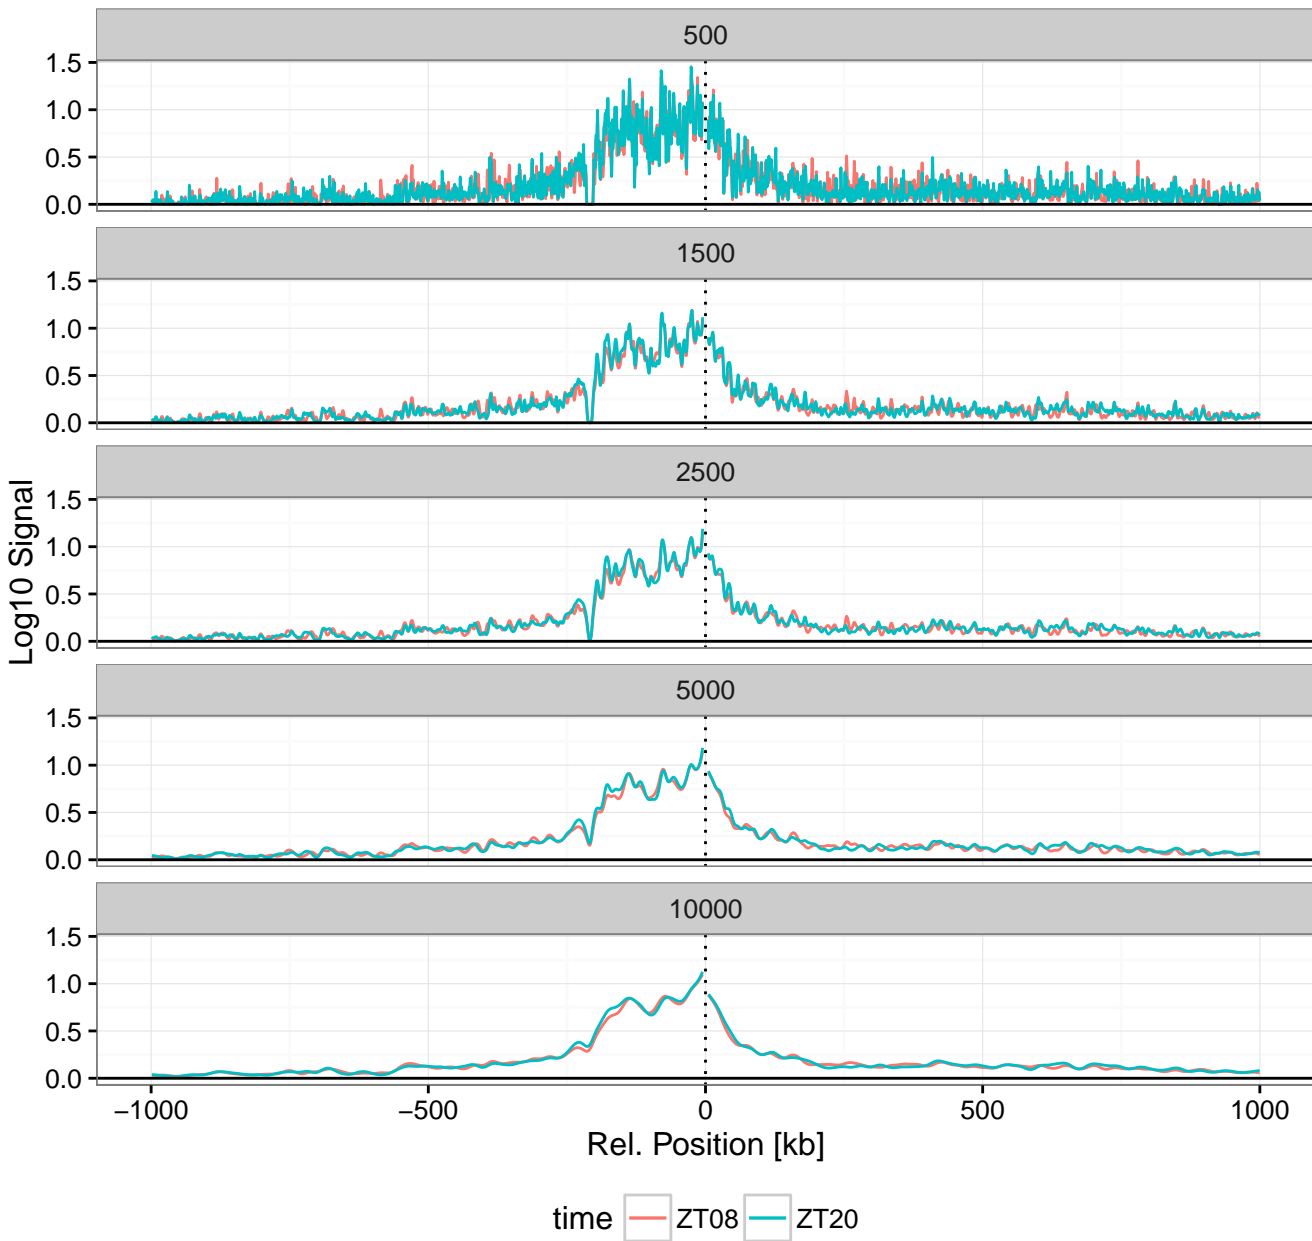

# Bait: LIPG Tiss: Liver Geno: WT

Bait: LIPG Tiss: Liver Geno: WT

# Bait: LIPG Tiss: Liver Geno: WT

# Bait: LIPG Tiss: Liver Geno: KO