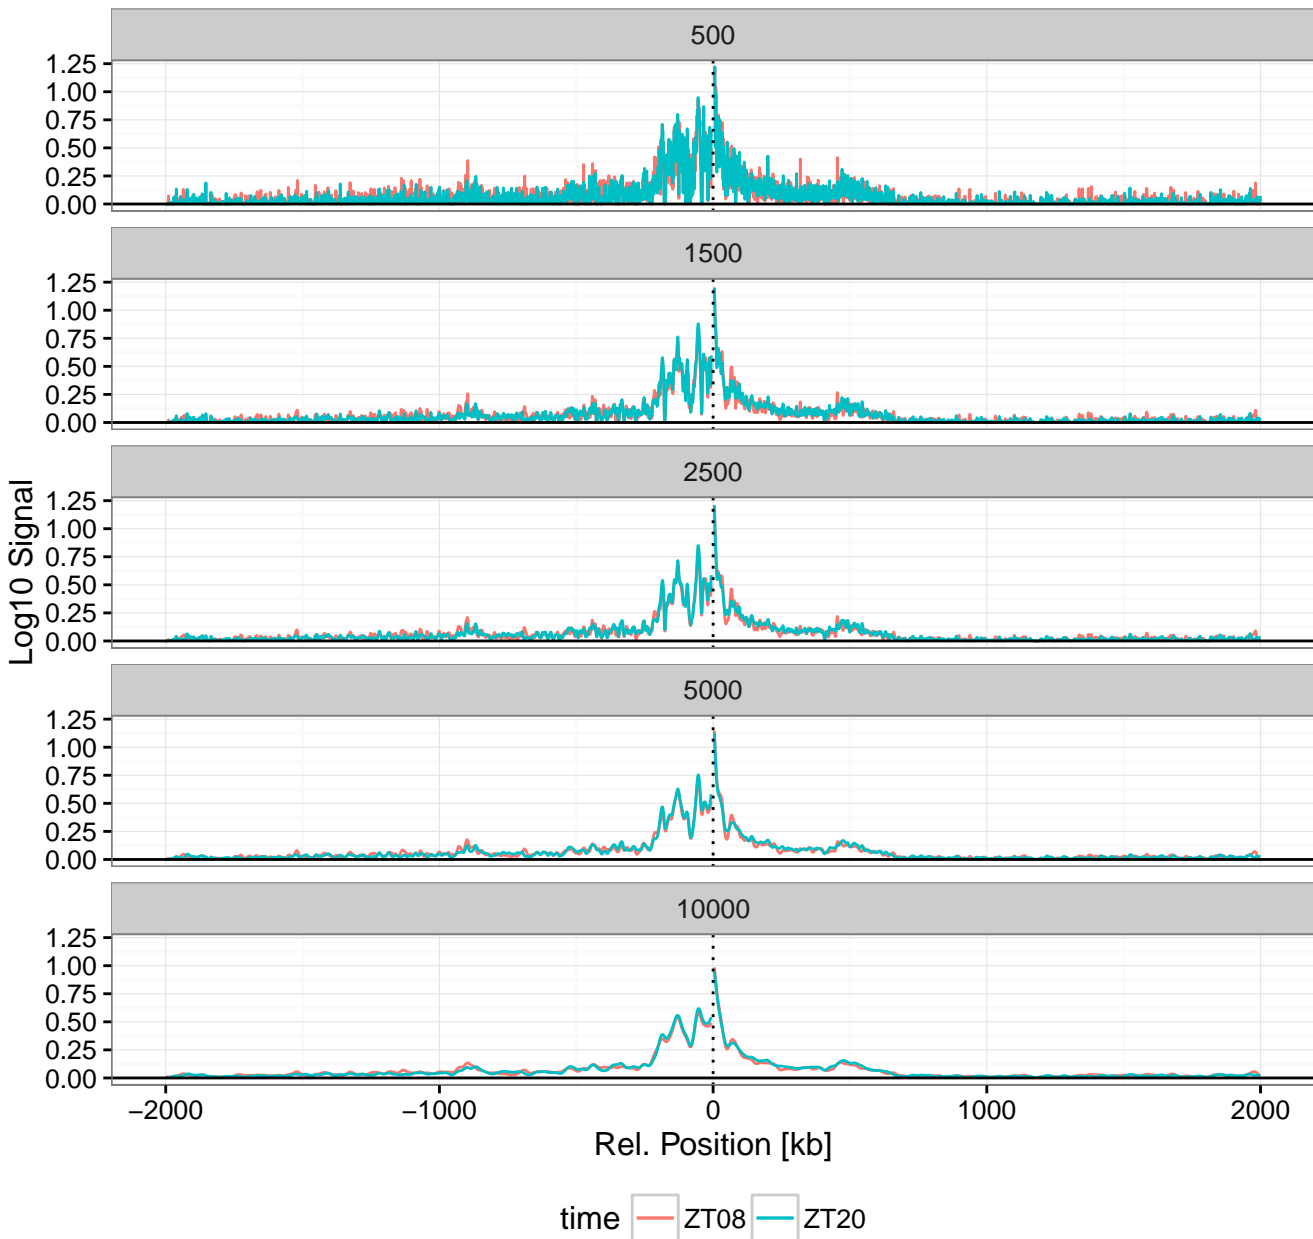

# Bait: NAMPT Tiss: Liver Geno: WT

# Bait: NAMPT Tiss: Liver Geno: WT

Bait: NAMPT Tiss: Liver Geno: WT

# Bait: NAMPT Tiss: Liver Geno: KO