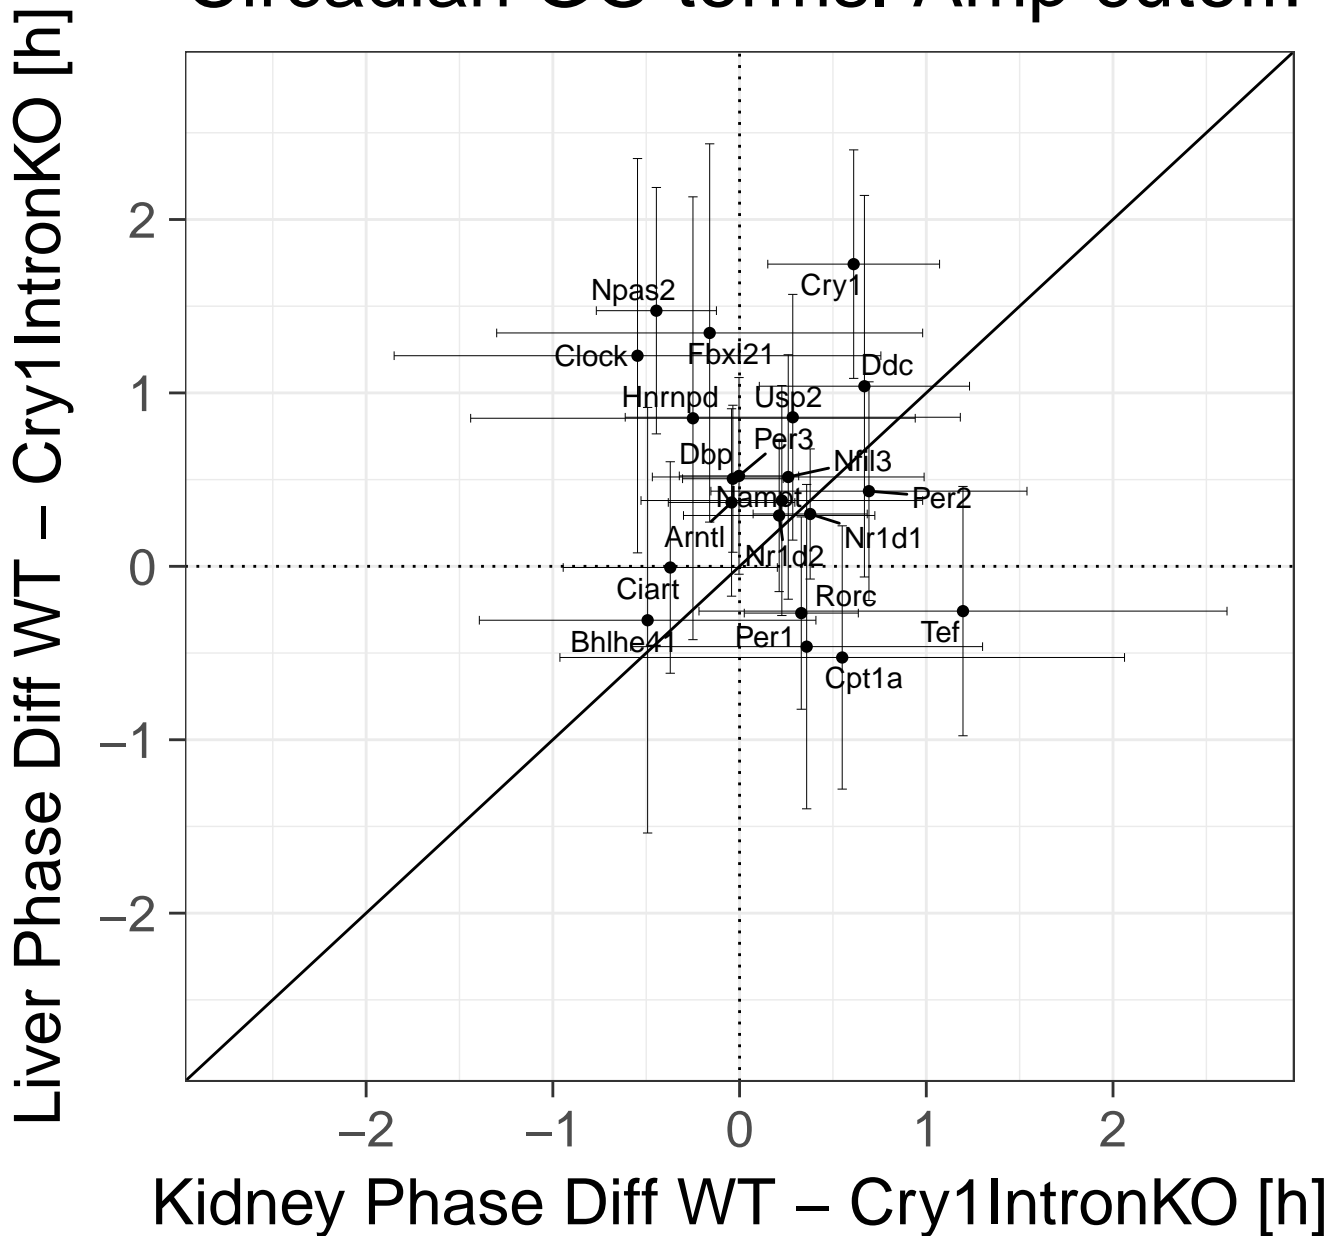

Circadian GO terms. Amp cutoff:

Circadian GO terms. Amp cutoff: